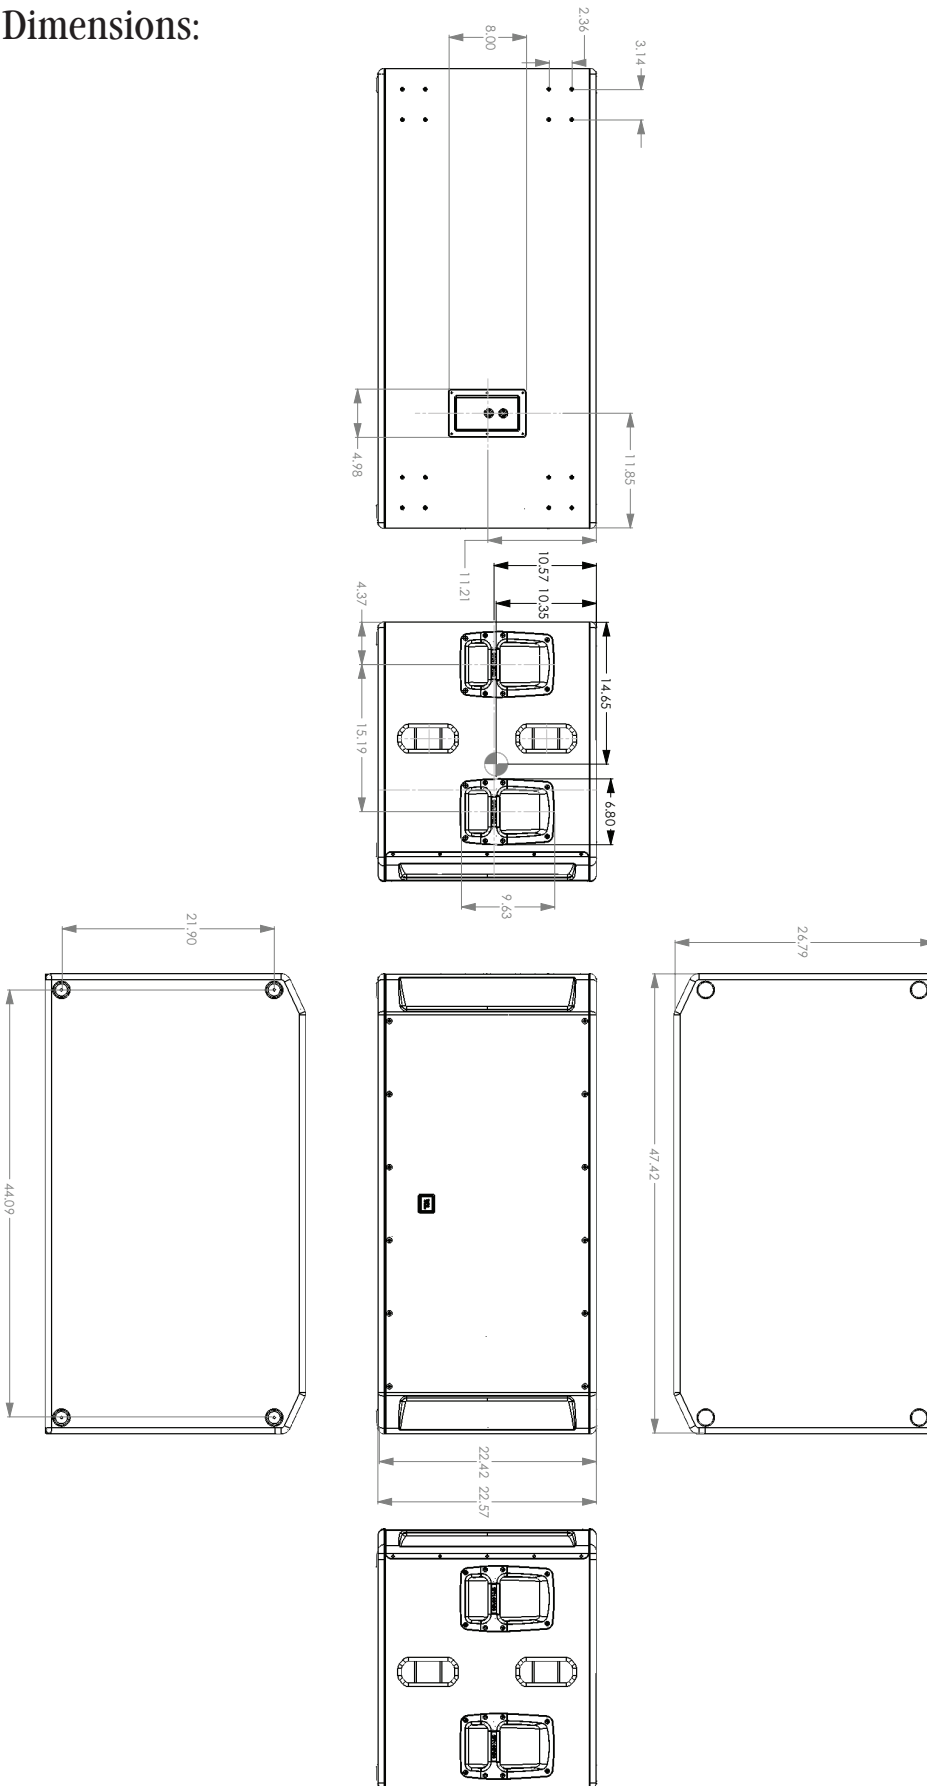

SRX828S

18" Dual Passive Subwoofer System

Key Features:

- ▶ Premium JBL Transducers with extremely high power handling
- ▶ Rugged, versatile enclosures
- ▶ Full Integration into Audio Architect
- ▶ Maximum SPL Output: 141dB
- ▶ System Type: Passive Dual 18", subwoofer
- ▶ Frequency Range (-10dB): 30Hz - 150Hz
- ▶ Frequency Response (-3dB): 47Hz - 120Hz
- ▶ JBL Professional Tunings available for Crown XTI 2, Crown Itech HD, and dbx DriveRack 360
- ▶ Accepts JBL WK-4S Caster Kit
- ▶ Indexing feet for stacking and cardioid deployment
- ▶ Lightweight poplar plywood cabinets made structurally sound with tongue and groove joints and protected by JBL's tour proven DuraFlex™ finish

Specifications:

System:	
System Type:	Passive dual 18", subwoofer system
Maximum SPL Output:	141 dB
Frequency Range (-10 dB):	30Hz - 150Hz
Frequency Response (-3 dB):	47Hz - 120Hz
Power:	
System Power Rating:	4800W Peak, 2400W Program, 1200W Continuous
Nominal Impedance:	4 Ohm
Connectors:	NL4 Input, NL4 Loop-thru (+/-1 or +/-2 Selectable)
Operational Modes:	Passive
Speaker:	
LF Driver:	(2x) 2279H
Crossover Frequency:	80hz
Enclosure:	
Material:	18mm plywood
Handles:	8
Finish:	Obsidian Duraflex™ finish
Grille:	Powder coated, Obsidian, 14-gauge perforated steel with acoustically transparent black cloth backing
Dimensions (L x W x H):	26.79" x 47.42" x 22.57" (681mm x 1205mm x 574mm)
Weight:	137.0 lbs (62.1 kg)

SRX828S 18" Dual Passive Subwoofer System

Frequency Response (Main Tuning)

Frequency Response (80Hz)

► SRX828S 18" Dual Passive Subwoofer System

Dimensions:

JBL Professional
 8500 Balboa Boulevard, P.O. Box 2200
 Northridge, California 91329 U.S.A.
 © Copyright 2015 JBL Professional
www.jblpro.com