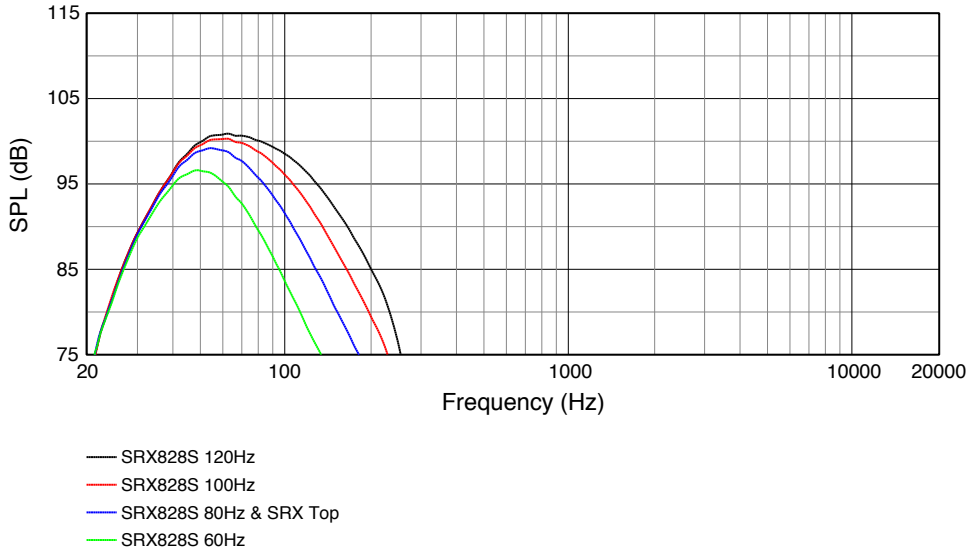

SRX828S 18" Dual Passive Subwoofer System

Frequency Response (Main Tuning)