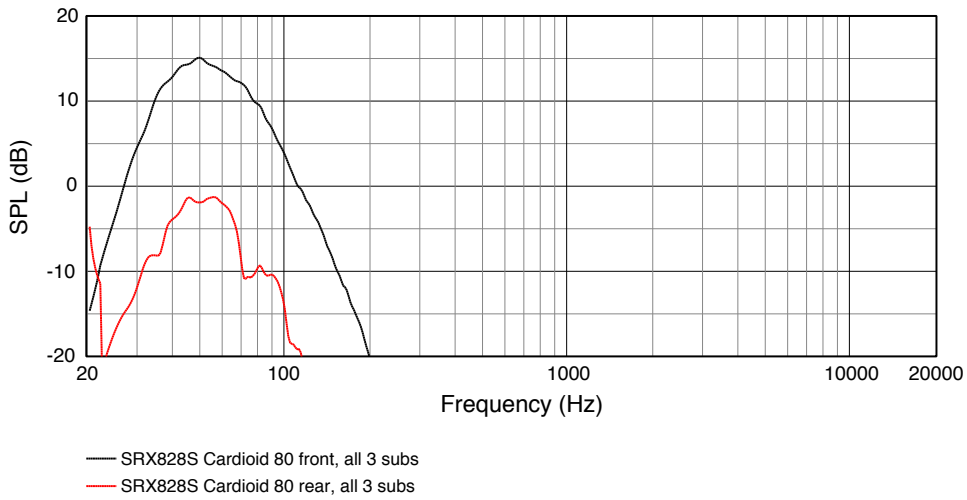

Specifications:

System:	
System Type:	Passive dual 18", subwoofer system
Maximum SPL Output:	141 dB
Frequency Range (-10 dB):	30Hz - 150Hz
Frequency Response (-3 dB):	47Hz - 120Hz
Power:	
System Power Rating:	4800W Peak, 2400W Program, 1200W Continuous
Nominal Impedance:	4 Ohm
Connectors:	NL4 Input, NL4 Loop-thru (+/-1 or +/-2 Selectable)
Operational Modes:	Passive
Speaker:	
LF Driver:	(2x) 2279H
Crossover Frequency:	80hz
Enclosure:	
Material:	18mm plywood
Handles:	8
Finish:	Obsidian Duraflex™ finish
Grille:	Powder coated, Obsidian, 14-gauge perforated steel with acoustically transparent black cloth backing
Dimensions (L x W x H):	26.79" x 47.42" x 22.57" (681mm x 1205mm x 574mm)
Weight:	137.0 lbs (62.1 kg)

SRX828S 18" Dual Passive Subwoofer System

Frequency Response (Main Tuning)

Frequency Response (80Hz)

► SRX828S 18" Dual Passive Subwoofer System

Dimensions:

JBL Professional
 8500 Balboa Boulevard, P.O. Box 2200
 Northridge, California 91329 U.S.A.
 © Copyright 2015 JBL Professional
www.jblpro.com